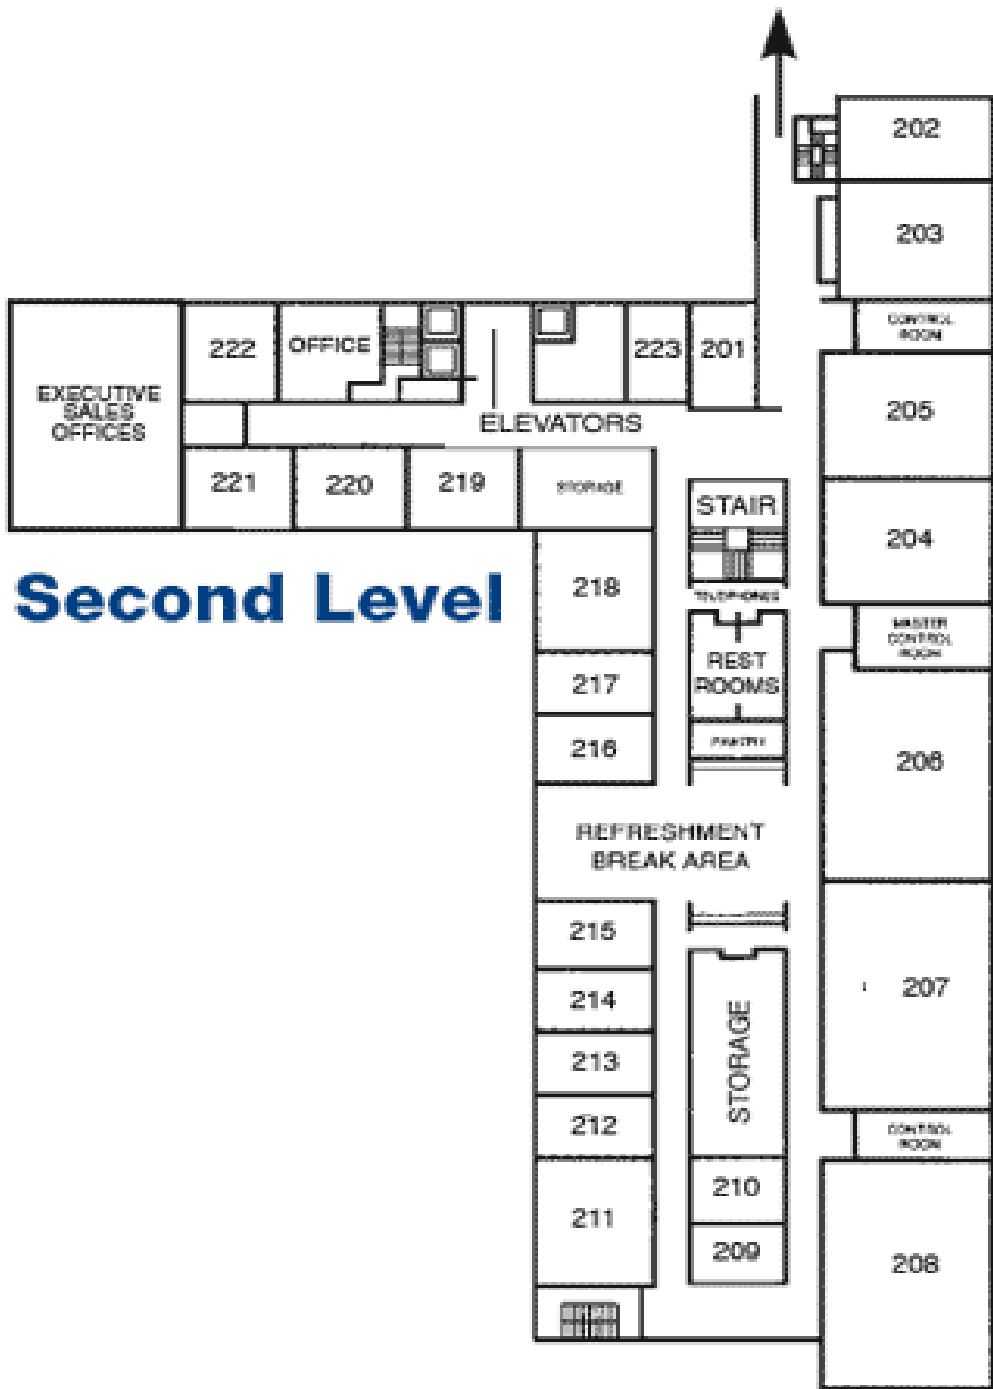

WEST TERRACE

EAST TERRACE

SENATE DINING
2 3

REST ROOMS

RESERVATIONS

LOBBY

101

102

105

DEANS HALL

OFFICES

REST ROOMS

106

1

2

COURTYARD

PANTRY

CONTROL ROOM

KITCHEN

REFRESHMENT
BREAK AREA

107

1

116

115

109

PARKING

PARKING

BANQUET DROP-OFF

Main Level

INNOVATION BLVD.

EXIT A

TO GUEST ROOMS